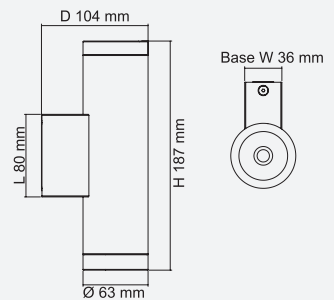

LED WALL LIGHT

NEW BONDI II

SL7223/4

SL7224

FEATURES

- Premium aluminium body
- Powder coated finish
- Tempered glass cover
- Polycarbonate optical lens
- Built-in SMD LED chip
- Built-in LED driver
- IP65 weatherproof
- Non-dimmable
- UP & down light (SL7224)

TECHNICAL SPECIFICATIONS

MODEL NO.	INPUT VOLTAGE (V)	POWER (W)	LUMEN (lm)	COLOUR TEMPERATURE (K)	CRI (Ra)	BEAM ANGLE (°)	FITTING COLOUR
SL7223WWW/BK	230	6	400	3000	>80	38	Black
SL7223WWW/SL	230	6	400	3000	>80	38	Silver
SL7224WWW/BK	230	11	2X400	3000	>80	38	Black
SL7224WWW/SL	230	11	2X400	3000	>80	38	Silver

Specifications above are for reference only and may vary without prior notice

LIGHT UP THE FUTURE

NSGLIGHTING.CO.NZ