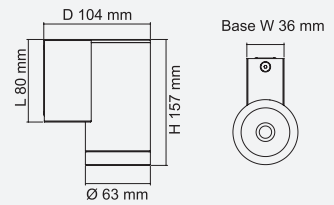

LED WALL LIGHT

NEW BONDI II

SL7223/4

FEATURES

- Premium aluminium body
- Powder coated finish
- Tempered glass cover
- Polycarbonate optical lens
- Built-in SMD LED chip
- Built-in LED driver
- IP65 weatherproof
- Non-dimmable
- UP & down light (SL7224)

TECHNICAL SPECIFICATIONS

MODEL NO.	INPUT VOLTAGE (V)	POWER (W)	LUMEN (lm)	COLOUR TEMPERATURE (K)	CRI (Ra)	BEAM ANGLE (°)	FITTING COLOUR
SL7223WWW/BK	230	6	400	3000	>80	38	Black
SL7223WWW/SL	230	6	400	3000	>80	38	Silver
SL7224WWW/BK	230	11	2X400	3000	>80	38	Black
SL7224WWW/SL	230	11	2X400	3000	>80	38	Silver

Specifications above are for reference only and may vary without prior notice

LIGHT UP THE FUTURE

NSGLIGHTING.CO.NZ